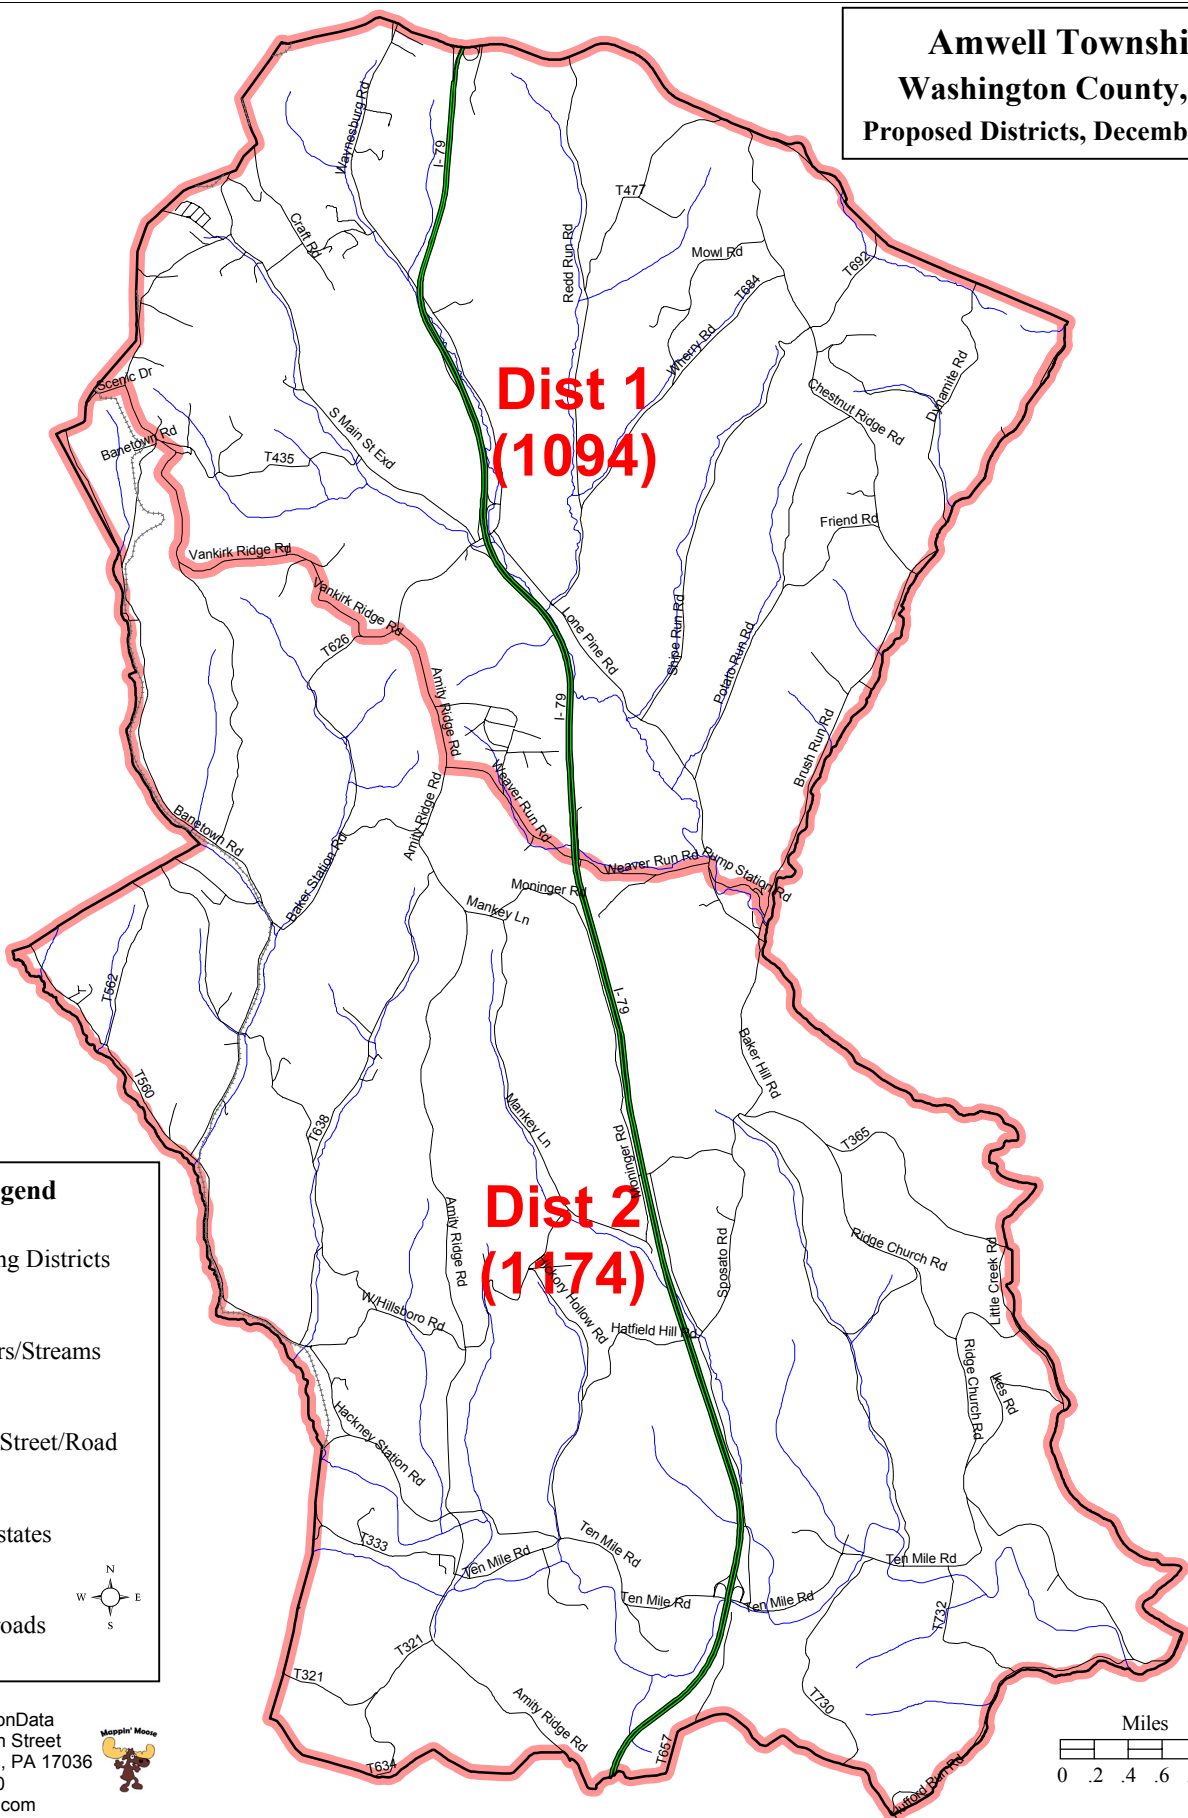

**Amwell Township
Washington County, PA
Proposed Districts, December 2016**

Legend

-  Voting Districts
-  Rivers/Streams
-  City Street/Road
-  Interstates
-  Railroads

Mapping by BonData
245 West High Street
Hummelstown, PA 17036
(717)566-5550
www.bondata.com