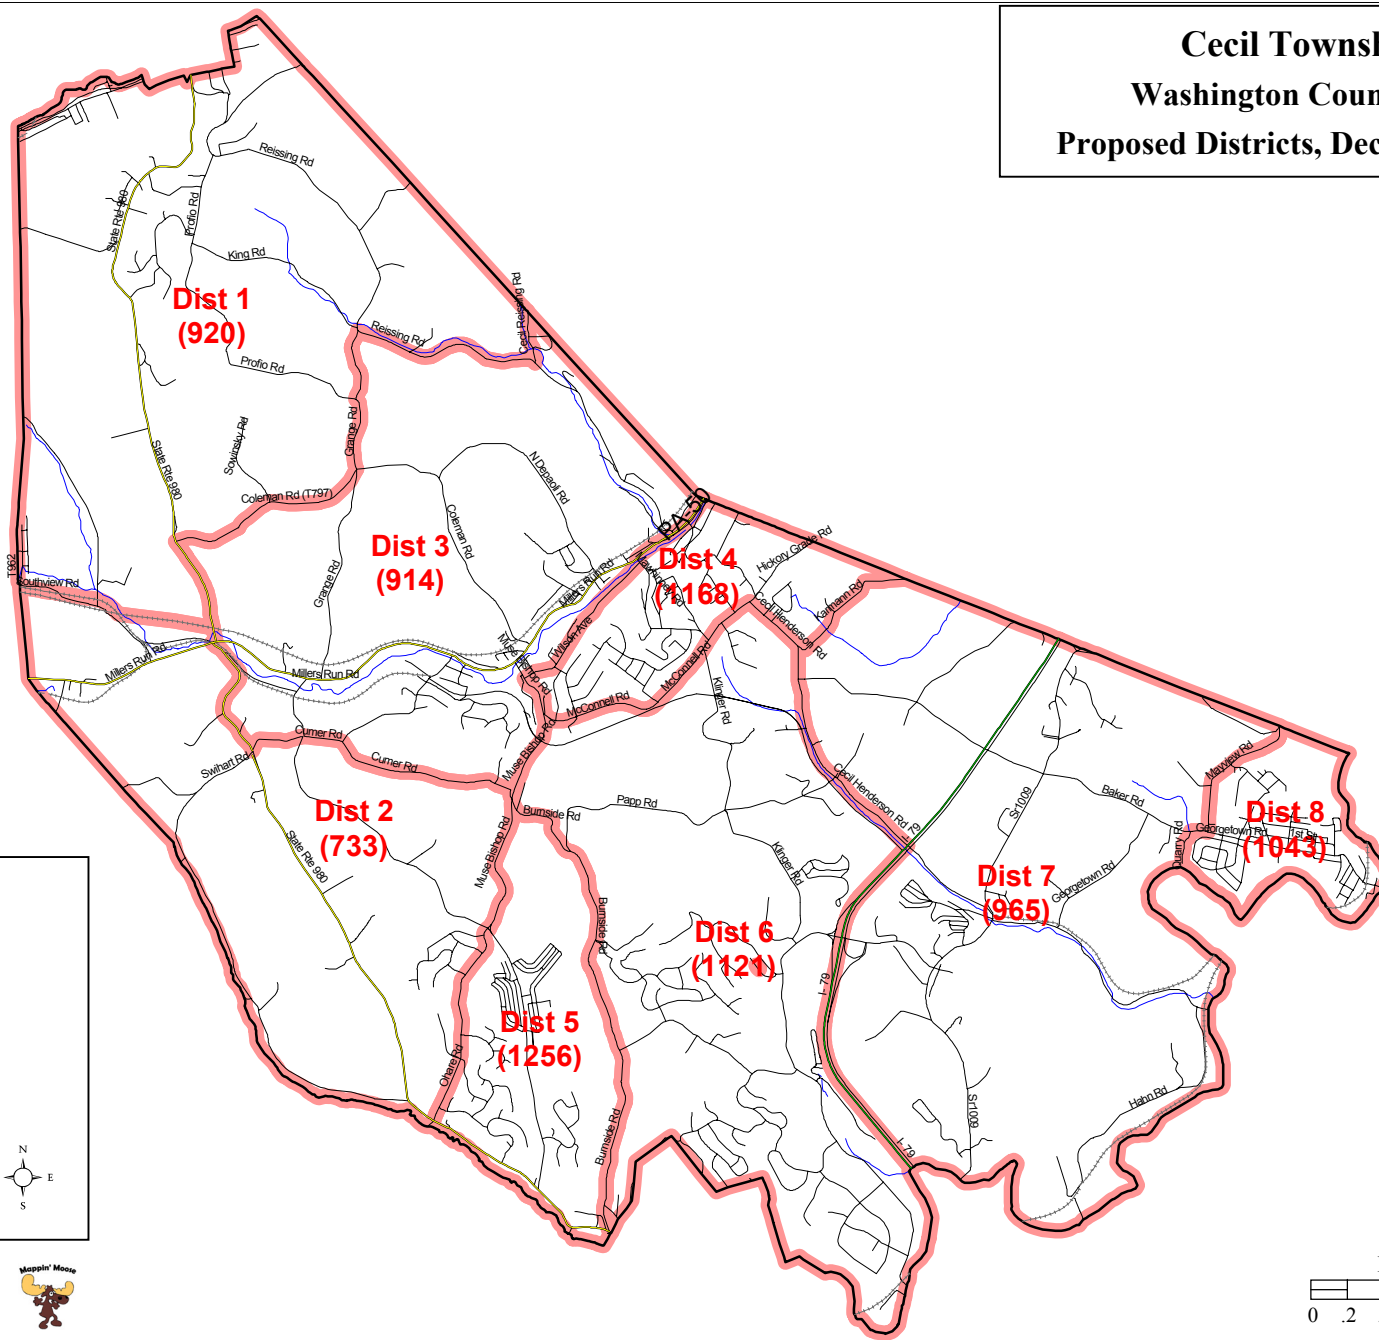

Cecil Township
Washington County, PA
Proposed Districts, December 2016

Legend

-  Voting Districts
-  Rivers/Streams
-  City Street/Road
-  Railroads
-  State Highway
-  Interstate Hwy

Mapping by BonData
 245 West High Street
 Hummelstown, PA 17036
 (717)566-5550